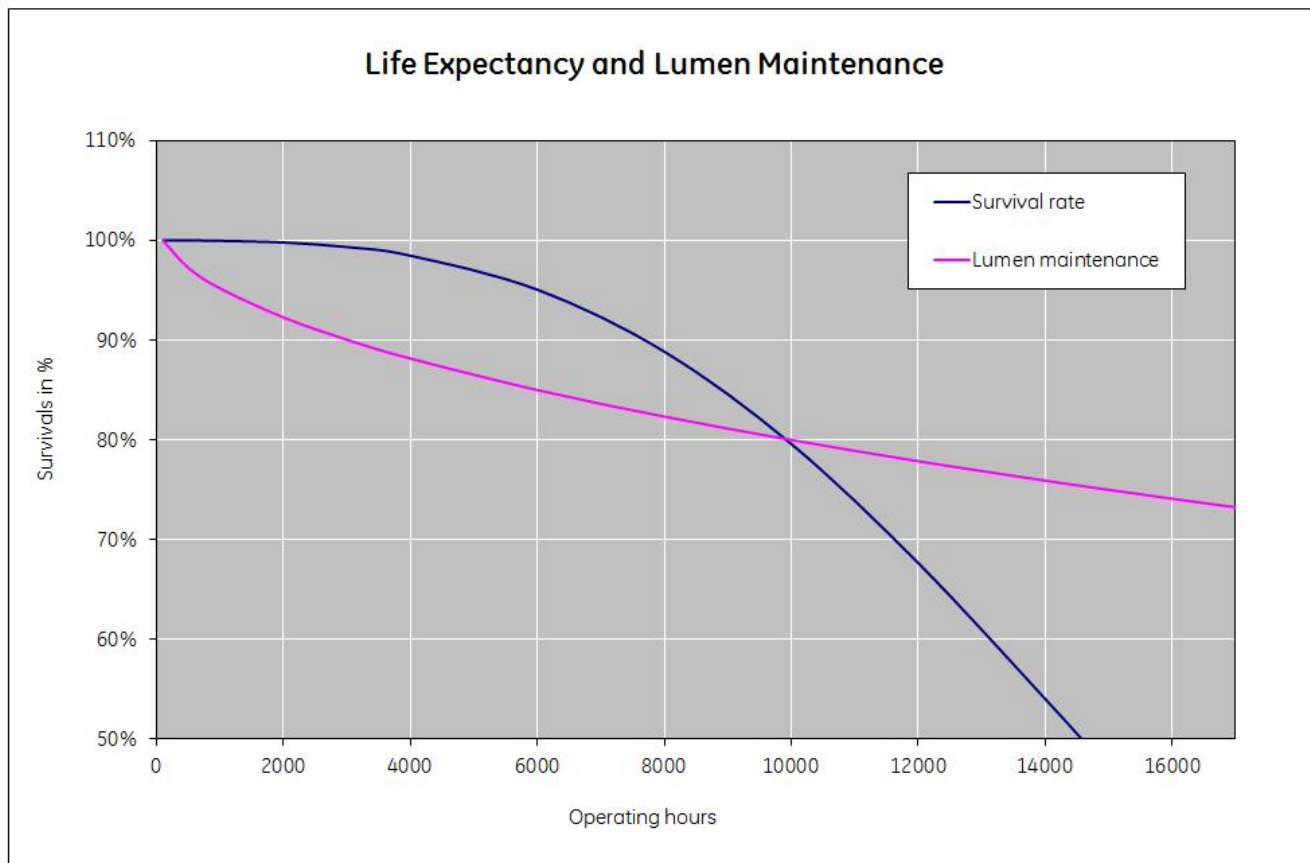

Survival data

Downloads & Links

[Go to the catalog site (HTTP)](#)

[CFL Integrated Spectrum Catalogue (PDF)](#)

[Genura R80 Reflector Data sheet (PDF)](#)

[Lighting design tools & calculators (HTTP)](#)

[Lighting design tools & calculators (HTTP)](#)

[High-res images / Technical drawings (HTTP)](#)

[Certificate for the Quality Management System of GE Lighting EMEA (PDF)](#)

[Certificate for the Environmental Management System of GE Lighting EMEA (PDF)](#)